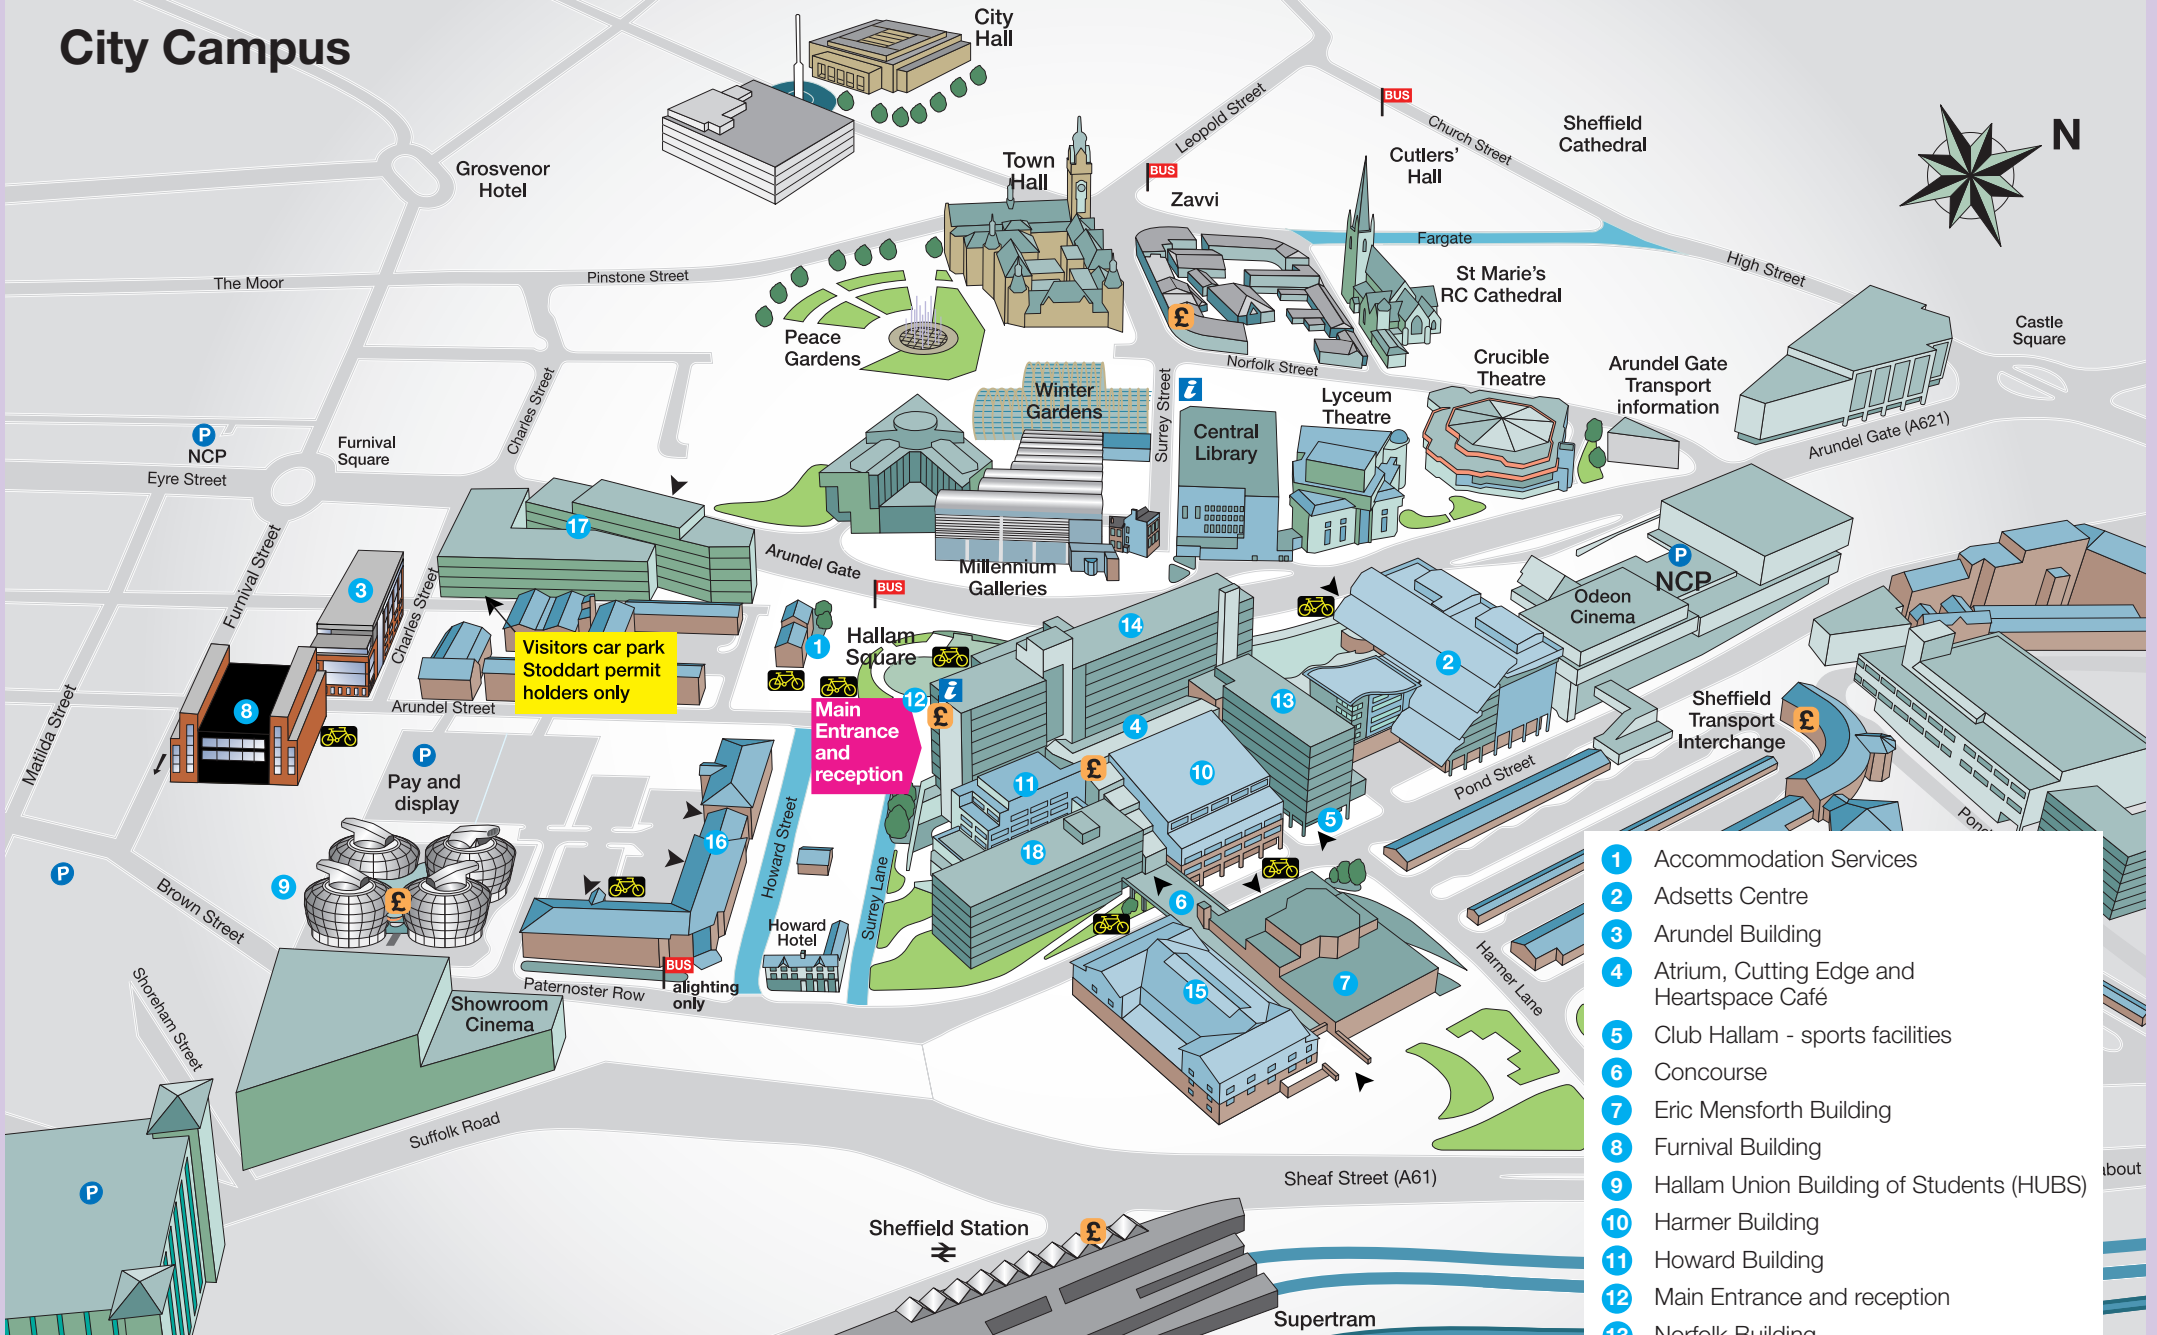

City Campus

Visitors car park
Stoddart permit
holders only

Main Entrance and
reception

- 1 Accommodation Services
- 2 Adsetts Centre
- 3 Arundel Building
- 4 Atrium, Cutting Edge and Heartspace Café
- 5 Club Hallam - sports facilities
- 6 Concourse
- 7 Eric Mensforth Building
- 8 Furnival Building
- 9 Hallam Union Building of Students (HUBS)
- 10 Harmer Building
- 11 Howard Building
- 12 Main Entrance and reception
- 13 Norfolk Building
- 14 Owen Building
- 15 Sheaf Building
- 16 Science Park
- 17 Stoddart Building
- 18 Surrey Building

- Campus building
- Entrance
- Parking
- Information
- Cashpoint
- Bicycle racks
- Bus stops

Please note there may be access changes due to ongoing investment in new buildings - see website for latest details