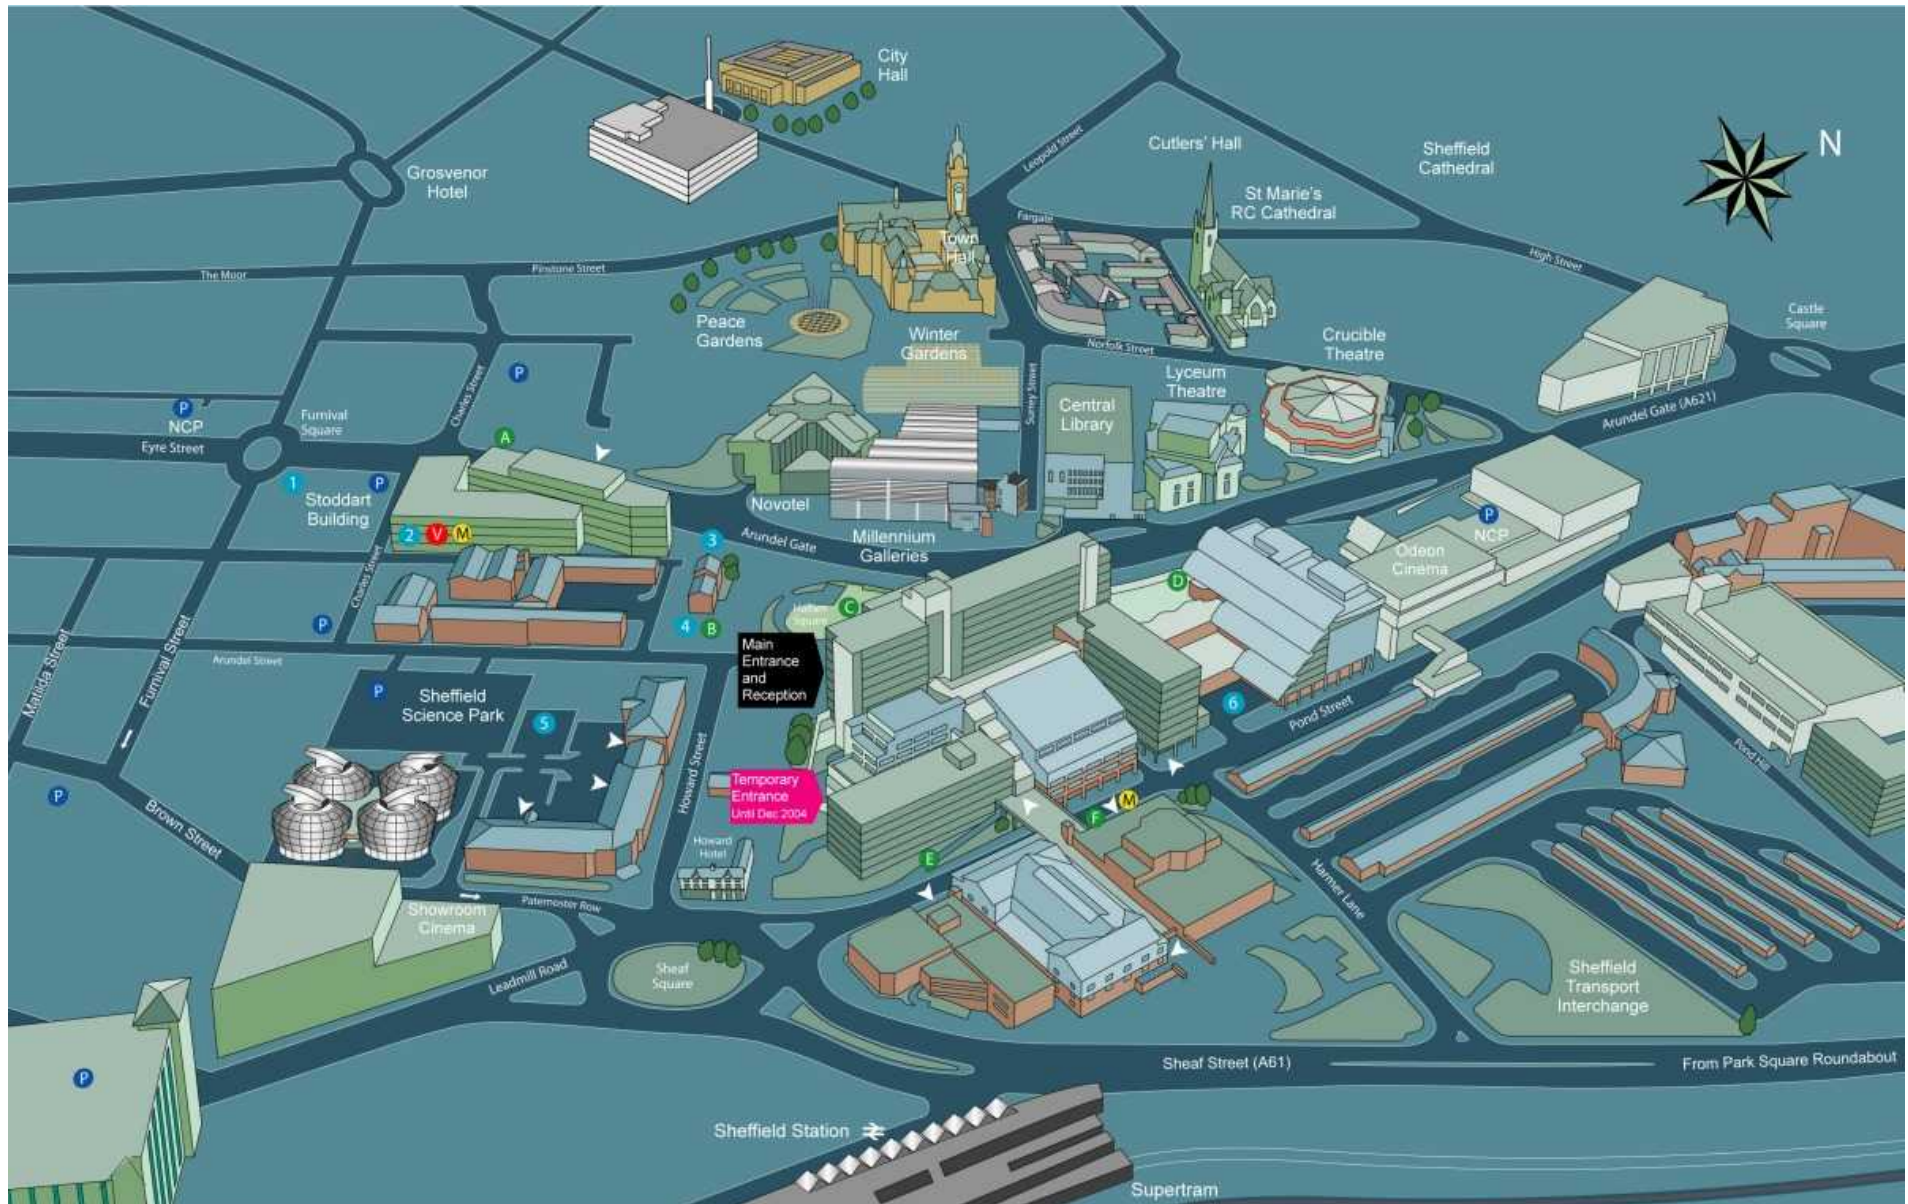

CITY CAMPUS PARKING MAP

Staff Car Parking Locations

1	Unity	12 spaces	
2	Stoddart Building	55 spaces	+ 8 disabled
3	38/40 Howard Street	5 spaces	
4	Schofields	8 spaces	
5	Science Park	88 spaces	+ 10 disabled
6	Pond Street	16 spaces	+ 1 disabled

Staff Cycling Rack and Store Locations

Location	Facility	
	Covered space	Uncovered space
A Stoddart Building	17 cycle rack spaces	
B Around Hallam Square		31 cycle rack spaces
C Main Hall		20 cycle rack spaces
D Adsetts Level 6		4 cycle rack spaces
E Pond Street, Surrey Building		12 cycle rack spaces
F Pond Street, Eric Mensforth Building		27 cycle rack spaces

Motorcycle Points

M	Located outside the Eric Mensforth Building on Pond Street and underneath the Stoddart Building
---	---

Other Car Parks

P	Other Car Parks (Council, NCP etc.)
---	-------------------------------------