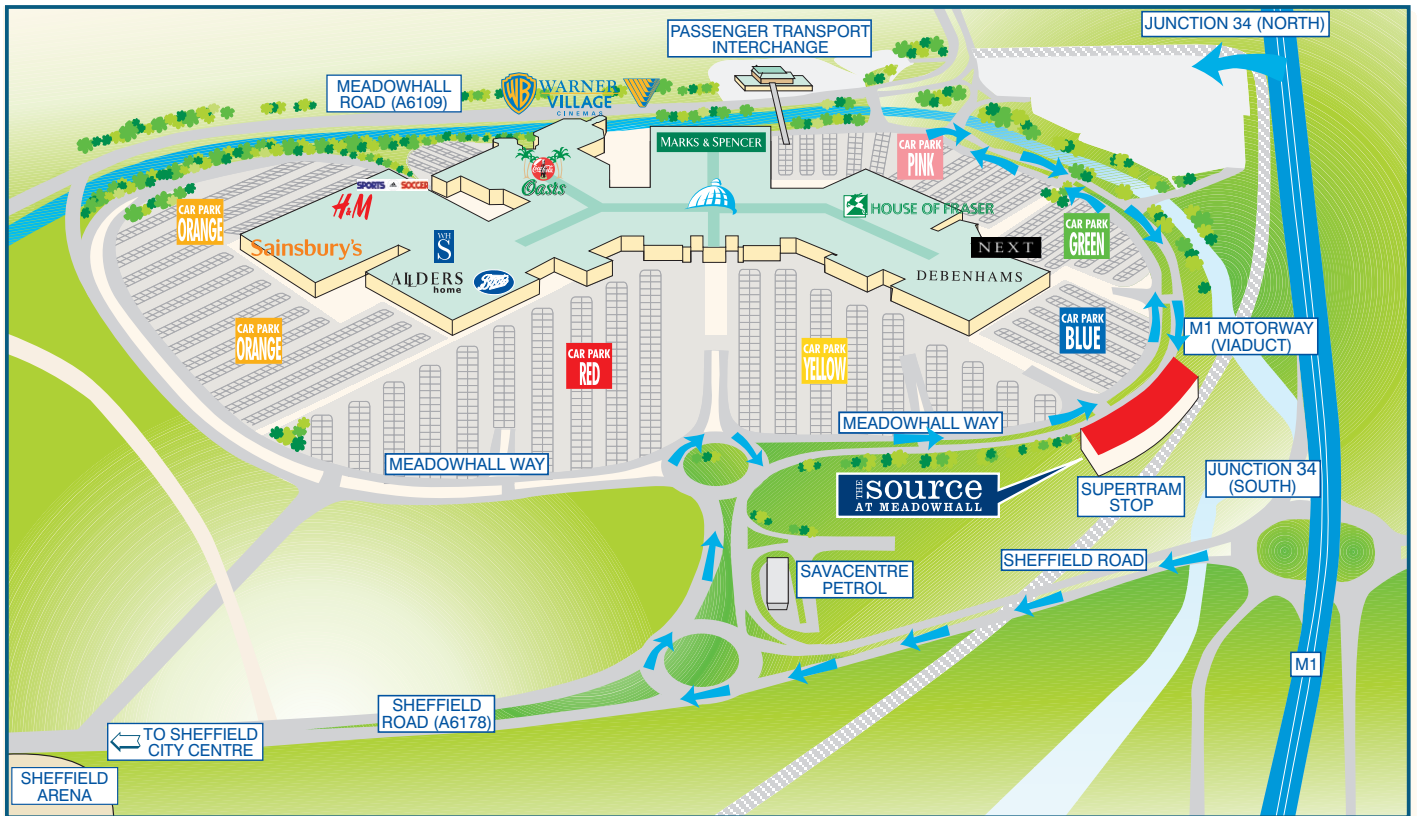

How to find The Source

Meadowhall
JUNCTION 34 • M1 • SHEFFIELD

We wish you a safe journey!

SOUTHBOUND: M1

Leave at Junction 34 and approach traffic island in the right hand lane. Take the 4th exit off the island (heading under the M1) and follow signs for Sheffield City Centre (A6109). Turn left at the first set of traffic lights (sign posted Meadowhall) and follow signs to Meadowhall. This is the ring road around Meadowhall and runs parallel to the viaduct (on your left), running straight to The Source. The car park is situated directly behind The Source and the entrance is just after the building.

NORTHBOUND: M1

Leave at Junction 34, taking the left hand lane. Take the 2nd exit and follow signs to Sheffield City Centre (A6178). At the first roundabout, turn right and at the second roundabout (immediately in front of Meadowhall). Take the third exit onto Meadowhall Way, proceed through 9 sets of traffic lights and turn right. Take the right hand lane, (sign posted Meadowhall) where you will double back on yourself and take the opposite side of the dual carriageway. The Source is located on the left hand side just after the 7th set of traffic lights. The car park is situated directly behind The Source and the entrance is just after the building.

FROM SHEFFIELD CITY CENTRE

Leave Sheffield City Centre along the A61, leading onto the A6109 (M1 North) Brightside Lane. Continue for approximately 2 1/2 miles. Go straight on at the roundabout with Forgemasters on your left, at the 3rd set of traffic lights, Meadowhall is sign posted but continue straight on, remaining on the A6109. You will pass Warner Village Cinema on the right and proceed under a footbridge leading to the Passenger Transport Interchange. You should now be in the right hand lane, ready to turn right after the next set of traffic lights, the right turn is sign posted Meadowhall. Follow the road round staying in the left hand lane and The Source is on the left after the 7th set of traffic lights.